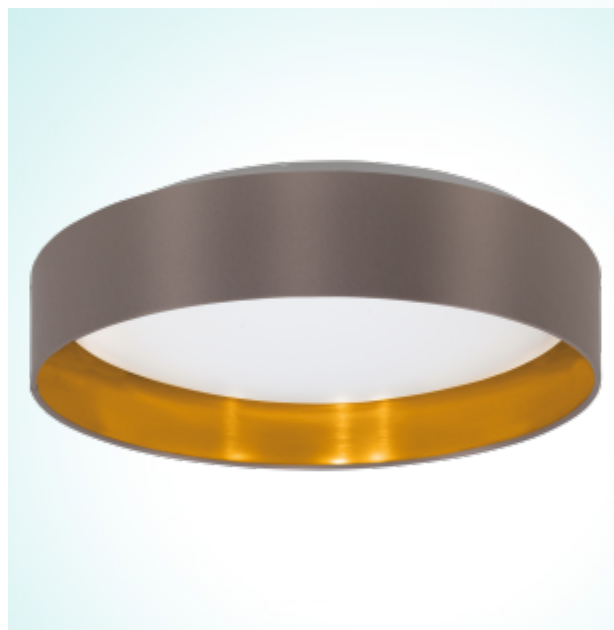

31625

MASERLO

LED

General Information

Article: 31625
 Lighting Type: ceiling luminaire
 EAN Code: 9002759316259

Dimensions

Height: 100 mm
 Ø: 405 mm
 Weight: 1.78 kg

Illuminant

Socket: LED
 Illuminant: LED
 Delivery: incl.
 Wattage: 16W
 Luminous Flux: 1500 lm
 Luminous Colour: 3000K warm white
 Average Lifetime: 25,000 h
 LED changeable: yes
 Energy Efficiency: A+

Material & Colour

Enclosure Material: plastic, steel
 Enclosure Colour: white
 Glass / Shade Material: fabric
 Glass / Shade Colour: cappucino, gold

Technical Information

Protection Rating: IP20
 Protection Class: 1
 Line Voltage: 220-240V,50/60Hz
 Operation Voltage: 220-240V,50/60Hz